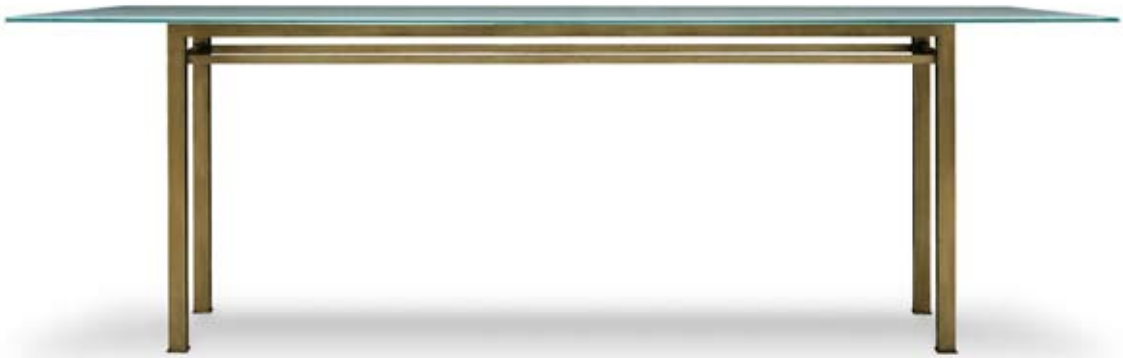

90° TABLE

Vica

90° TABLE

Vica

90° TABLE

Vica

90° TABLE

L 84"	L 213 cm
W 42"	W 107 cm
H 29 3/4"	H 76 cm

L 90"	L 229 cm
W 40"	W 102 cm
H 29 3/4"	H 76 cm

L 54"	L 137 cm
W 54"	W 137 cm
H 29 3/4"	H 76 cm

The 90° Table frame is made of steel or brass, with a wood, marble or back-painted glass top. The top is available in rectangle, oval or square.