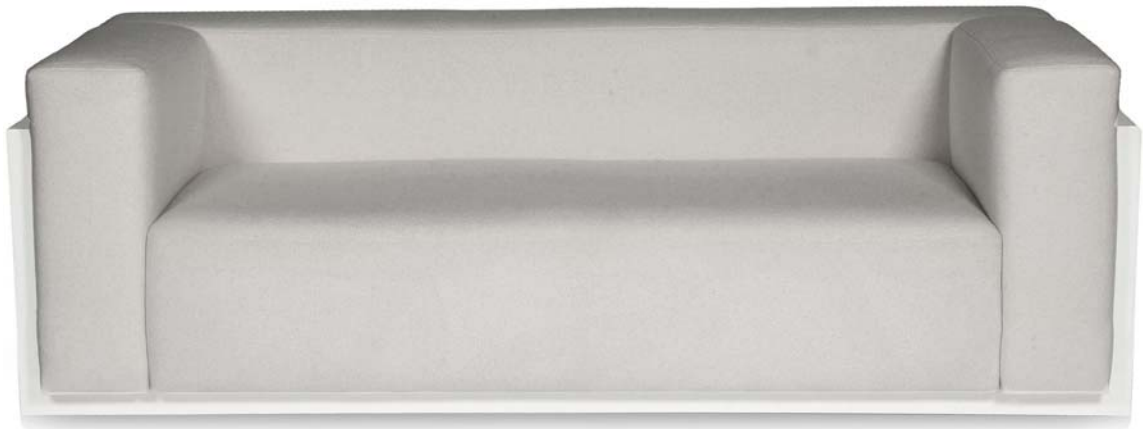

BOX SOFA

Vica

BOX SOFA

Vica

W 84"
D 36"
H 28"

W 213cm
D 91 cm
H 71 cm

Seat Height: 16"
Seat Depth: 25 3/4"

Seat Height: 41 cm
Seat Depth: 65 cm

18 Yards COM
324 Sf COL

16.5 Meters COM
30 Sm COL

The Box Sofa has a Corian® frame and loose back, seat and arm cushions.

The cushions are available in soft, medium or firm construction.