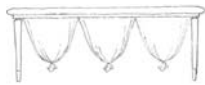

HAMPER BENCH

*Vica*

HAMPER BENCH

W 42"  
D 20"  
H 18"

W 107 cm  
D 51 cm  
H 46 cm

The Hamper Bench is made of solid American walnut with a natural cane seat and removable cotton mesh hampers.