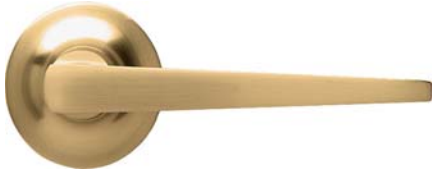

LEVER

*Vica*

LEVER

W 4 1/2"  
D 2 1/2"

W 11.5 cm  
D 6 cm

The Levers are priced individually and are available in brushed nickel and burnished brass.

Every two levers is provided with a 7 mm straight spindle.

Split spindles and dummy spindles are not available through Vica.