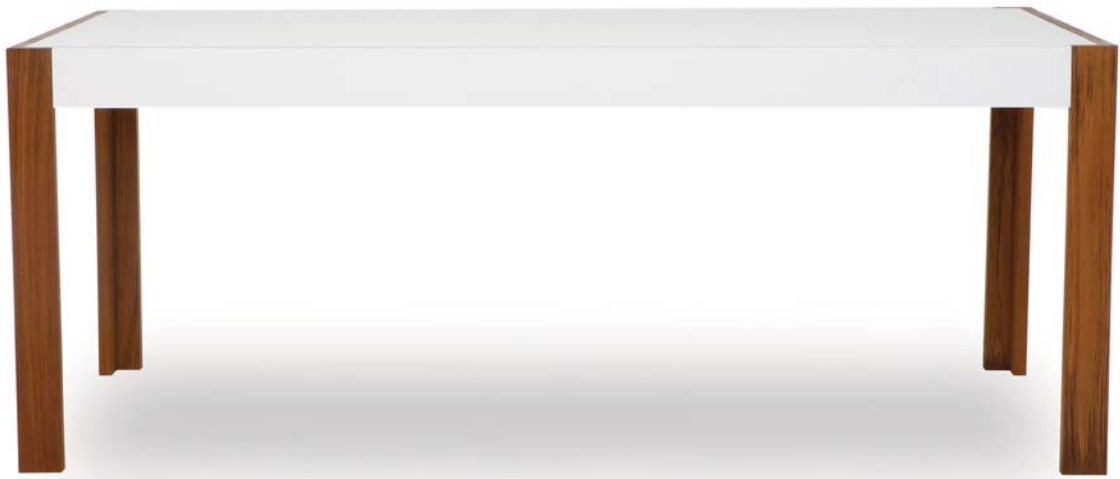

RIVER TABLE

Vica

Vica

RIVER TABLE

W 36"
D 78"
H 29"

W 91 cm
D 198 cm
H 74 cm

The River Table legs are made of hand-rubbed American teak. The top is white Corian®.