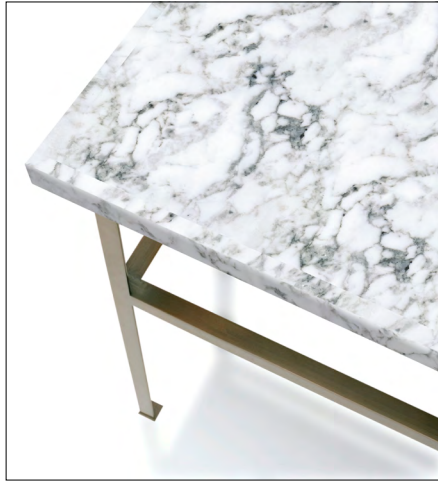

90° CONSOLE

Vica

90° CONSOLE

Vica

L 72"
W 18"
H 33"

L 183 cm
W 46 cm
H 84 cm

The 90° Console frame is made of 3/4" steel or brass angles. The top is polished marble with eased edges.

Stainless
Steel