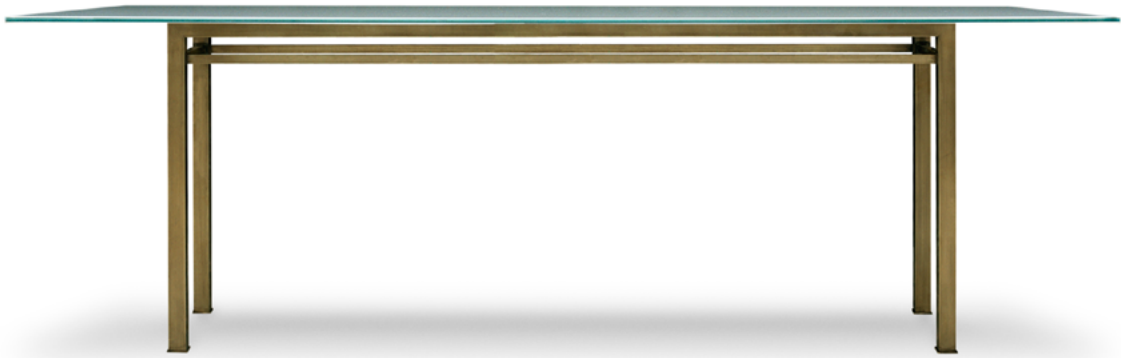

90° TABLE

Vica

90° TABLE

Vica

90° TABLE

Vica

90° TABLE

L 84" L 213 cm
 W 42" W 107 cm
 H 29 3/4" H 76 cm

L 90" L 229 cm
 W 40" W 102 cm
 H 29 3/4" H 76 cm

L 54" L 137 cm
 W 54" W 137 cm
 H 29 3/4" H 76 cm

The 90° Table frame is made of steel or brass, with a wood, marble or back-painted glass top. The top is available in rectangle, oval or square.