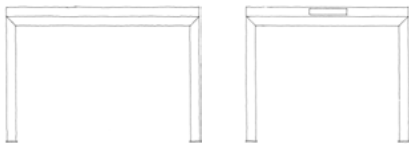

90° TRAY TABLE

*Vica*

90° TRAY TABLE

L 26"  
W 21.75"  
H 18"

L 66 cm  
W 55 cm  
H 46 cm

The 90° Tray Table is made of 1 1/4" brass or aluminium angles. The tray top is removable.

Aluminum

Patinated  
Brass