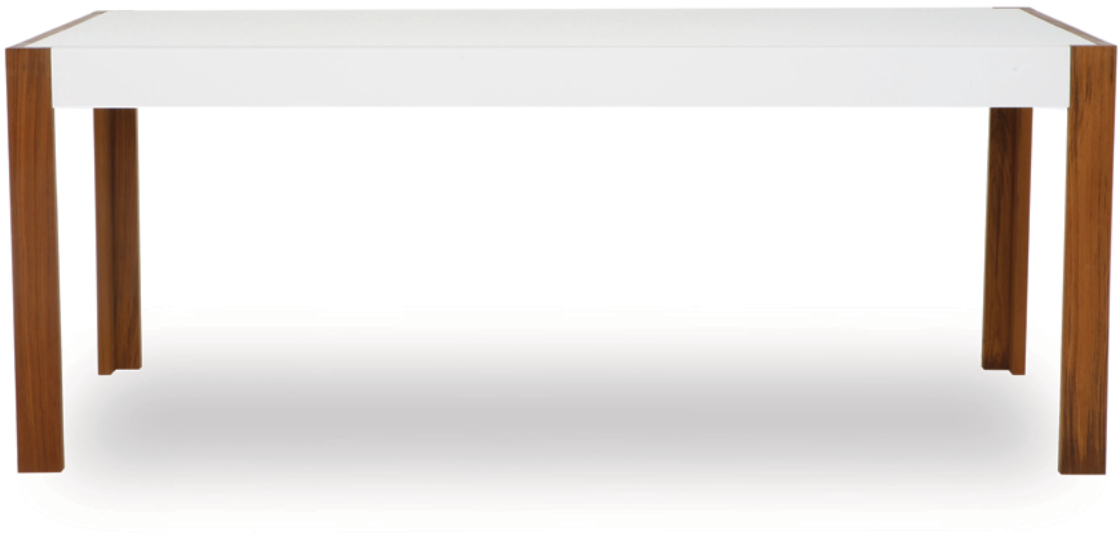

RIVER TABLE

Vica

Vica

RIVER TABLE

W 36"
D 78"
H 29"

W 91 cm
D 198 cm
H 74 cm

The River Table legs are made of hand-rubbed American teak. The top is white Corian®.