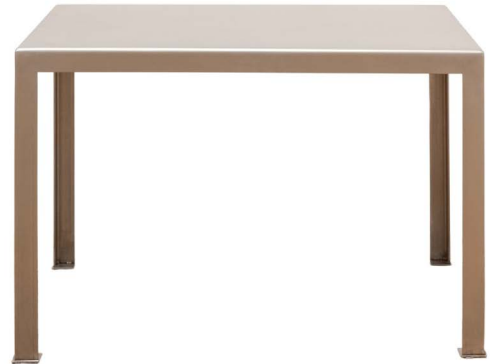

Vica

ANNABELLE SELLDORF

LARKO TRAY TABLE

DIMENSIONS

Table

L 21.75 in/ 55.25 cm

W 22.75 in/ 65.40 cm

H 17 in/ 43.18 cm

Tray

L 21.75 in/ 55.25 cm

W 22.75 in/ 65.40 cm

H 1.5 in/ 3.81 cm

METAL FINISHES

Stainless
Steel

Blackened
Steel

Patinated
Brass