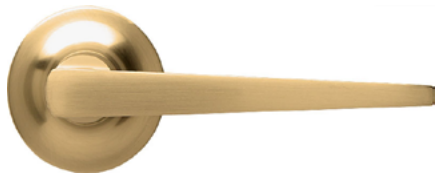

LEVER

*Vica*

LEVER

W 4 1/2"  
D 2 1/2"

W 11.5 cm  
D 6 cm

Every pair includes an 8 mm spindle, please confirm the size with Katonah Architectural Hardware when ordering. Use of Vica Mortise Locks is strongly advised.

Swivel spindles and dummy mounts are also available through Vica. A commercial pack is needed for projects of a bigger scope.

Unlacquered  
Brass

Burnished  
Brass

Burnished  
Nickel

Oil Rubbed  
Bronze