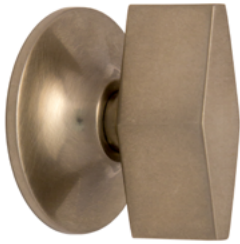

THUMBTURN

THUMBTURN

W 1 3/4" Ø
D 1 1/4"

W 4 cm Ø
D 3 cm

Each Thumbturn comes with a 5 mm spindle and an emergency release.

Unlacquered
Brass

Burnished
Brass

Burnished
Nickel

Oil Rubbed
Bronze