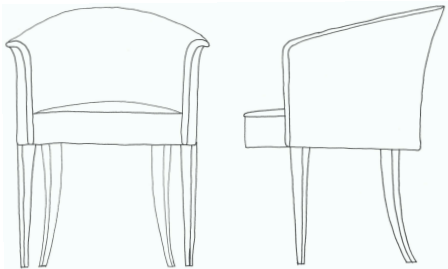

Vica

ANNABELLE SELLDORF

GABI CHAIR

DIMENSIONS

W	26 in / 66 cm	Seat Height	18 in / 46 cm
D	22 in / 56 cm	Seat Depth	26.75 in / 68 cm
H	29 in / 74 cm		

FINISHES & MATERIALS

COM	4 yards / 4 meters
COL	72 sq ft / 7 sq m