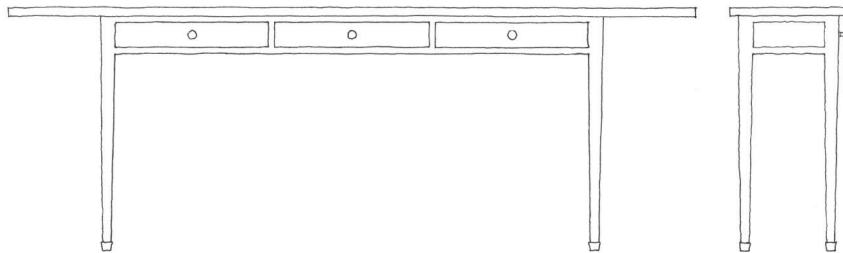

Vica

ANNABELLE SELLDORF

SEBOLT DESK

DIMENSIONS

W 70 in / 178 cm
D 14 in / 36 cm
H 29 in / 74 cm

FINISHES & MATERIALS

Walnut