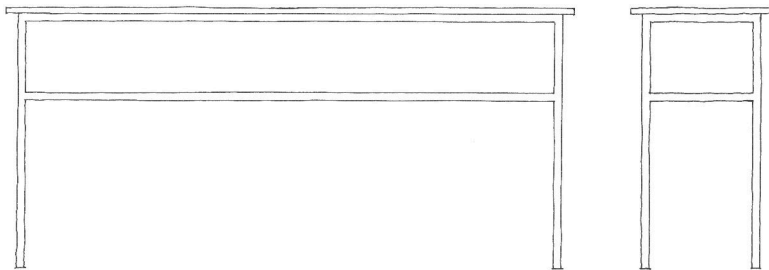

Vica

ANNABELLE SELLDORF

LAUREL CONSOLE

DIMENSIONS

W 72 in / 183 cm
D 18 in / 46 cm
H 33 in / 84 cm

FINISHES & MATERIALS

Stainless Steel Patinated Brass Matte Brass Dark Brass Blackened Steel Carrara Marble Black Absolute Granite