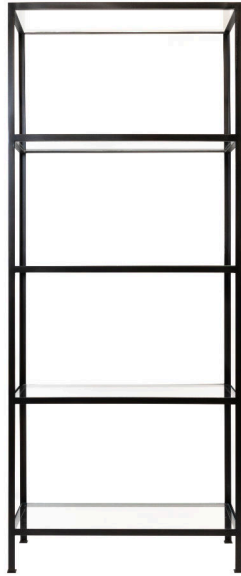

Vica

ANNABELLE SELLDORF

LEDGER ETAGERE

DIMENSIONS

L	42 in / 107 cm	36 in / 91 cm
W	14 in / 35.5 cm	14 in / 35.5 cm
H	72 in / 183 cm	45.875 in / 116.5 cm

FINISHES & MATERIALS

Stainless Steel Patinated Brass Matte Brass Dark Brass Blackened Steel