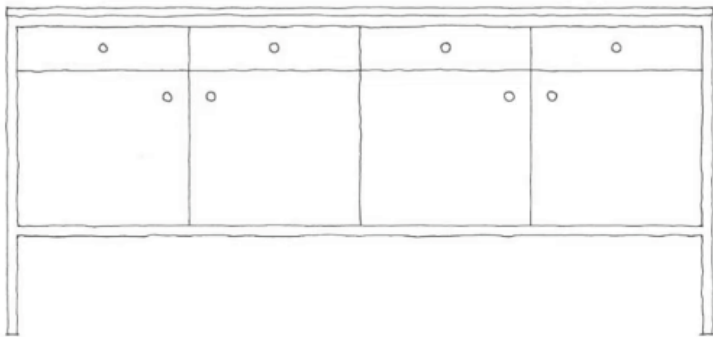

Vica

ANNABELLE SELLDORF

LUDOVICA CABINET

DIMENSIONS

L 72 in/ 183 cm
W 18 in/ 46 cm
H 33 in/ 84 cm

METAL FINISHES

Stainless Steel

Blackened Steel