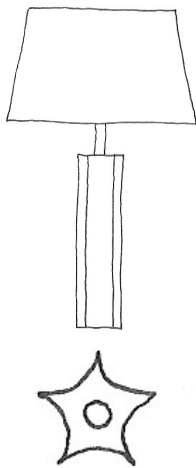

Vica

ANNABELLE SELLDORF

STAR LAMP

BASE

D 3.5 in/ 9 cm

H 23 in/ 59 cm to top of shade

SHADE

D 11 in/ 28 cm top of rim

D 14 in/ 36 cm bottom of rim

H 8.25 in/ 21 cm

MATERIALS

Burnished
Brass

TECHNICAL

E26 Socket

Maximum 100 watt