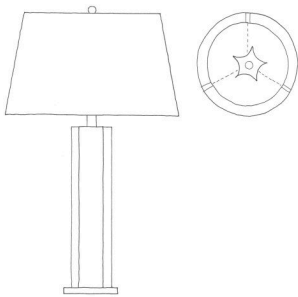

Vica

ANNABELLE SELLDORF

STAR LAMP

DIMENSIONS

Base

D 3.5 in / 9 cm

H 23 in / 58 cm to the top of the shade

Shade

D 11 in / 28 cm top of rim

D 14 in / 36 cm bottom of rim

H 8.25 in / 21 cm

FINISHES & MATERIALS

Blackened
Steel