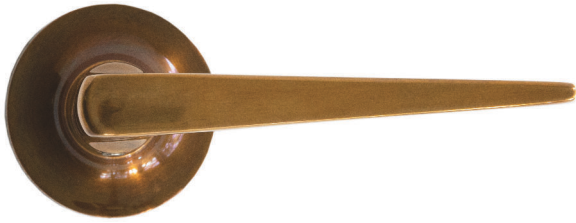

Vica

ANNABELLE SELLDORF

VICA LEVER

DIMENSIONS

Lever Length	4.25 in/ 11.5 cm
Projected Depth	2.5 in/ 6 cm
Rose Diameter	2 in/ 5 cm

MATERIALS

Unlacquered
Brass

Burnished
Brass

Burnished
Nickel