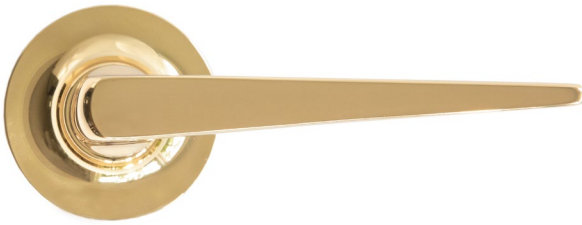

# Vica

ANNABELLE SELLDORF

## VICA LEVER

### DIMENSIONS

|                 |                  |
|-----------------|------------------|
| Lever Length    | 4.25 in/ 11.5 cm |
| Projected Depth | 2.5 in/ 6 cm     |
| Rose Diameter   | 2 in/ 5 cm       |

### MATERIALS

Unlacquered  
Brass

Antique  
Brass

Satin  
Nickel