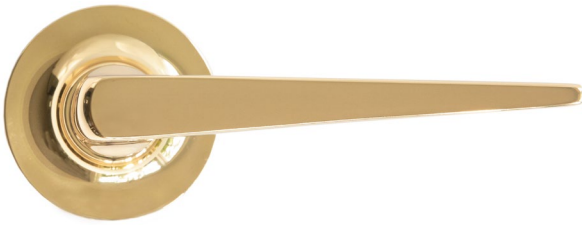

Vica

ANNABELLE SELLDORF

VICA LEVER

DIMENSIONS

Lever Length	4.25 in/ 11.5 cm
Projected Depth	2.5 in/ 6 cm
Rose Diameter	2 in/ 5 cm

MATERIALS

Unlacquered
Brass

Antique
Brass

Satin
Nickel