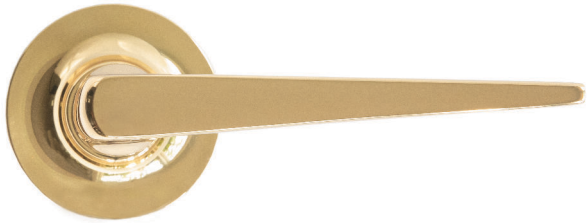

Vica

ANNABELLE SELLDORF

VICA LEVER

DIMENSIONS

Lever Length	4.25 in/ 11.5 cm
Projected Depth	2.5 in/ 6 cm
Rose Diameter	2 in/ 5 cm

MATERIALS

Unlacquered Brass Burnished Brass Burnished Nickel