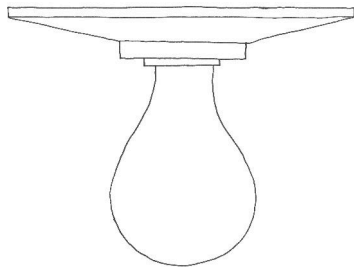

Vica

ANNABELLE SELLDORF

VICA LIGHT
BURNISHED BRASS

DIMENSIONS

W 5 in / 13 cm
D 4.25 in / 11 cm
H 1.25 in / 14 cm

FINISHES & MATERIALS

Burnished brass
Unlacquered brass
Burnished nickel
Polished nickel
Polished silver
Oil rubbed bronze