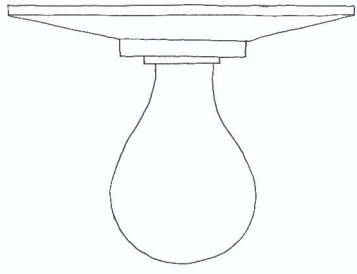

Vica

ANNABELLE SELLDORF

VICA LIGHT
POLISHED NICKEL

DIMENSIONS

W 5 in / 13 cm
D 4.25 in / 11 cm
H 1.25 in / 14 cm

FINISHES & MATERIALS

Burnished brass
Unlacquered brass
Burnished nickel
Polished nickel
Polished silver
Oil rubbed bronze