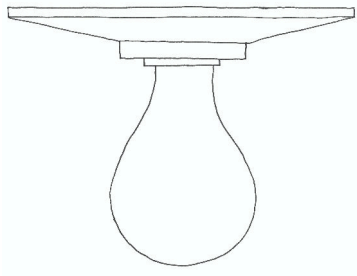

# Vica

ANNABELLE SELLDORF

VICA LIGHT  
POLISHED SILVER

## DIMENSIONS

W 5 in / 13 cm  
D 4.25 in / 11 cm  
H 1.25 in / 14 cm