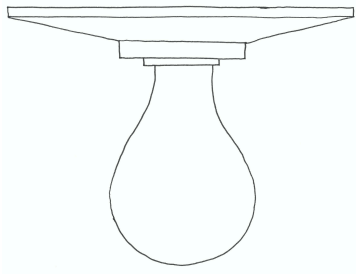

Vica

ANNABELLE SELLDORF

VICA LIGHT
UNLACQUERED BRASS

DIMENSIONS

W 5 in / 13 cm
D 4.25 in / 11 cm
H 1.25 in / 14 cm

FINISHES & MATERIALS

Burnished brass
Unlacquered brass
Burnished nickel
Polished nickel
Polished silver
Oil rubbed bronze