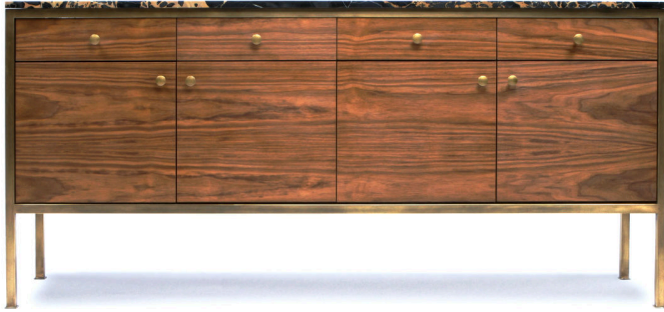

Vica

ANNABELLE SELLDORF

LUDOVICA CABINET

DIMENSIONS

L 72 in / 183 cm
W 18 in / 46 cm
H 33 in / 84 cm

FINISHES & MATERIALS

Stainless
Steel

Patinated
Brass

Matte Brass

Dark Brass

Blackened
Steel

Carrara
Marble

Black
Absolute
Granite

Walnut