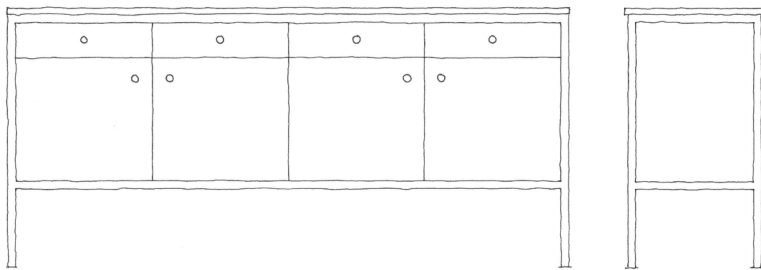

Vica

ANNABELLE SELLDORF

LUDOVICA CABINET

DIMENSIONS

L 72 in / 183 cm
W 18 in / 46 cm
H 33 in / 84 cm

FINISHES & MATERIALS

Stainless
Steel

Patinated
Brass