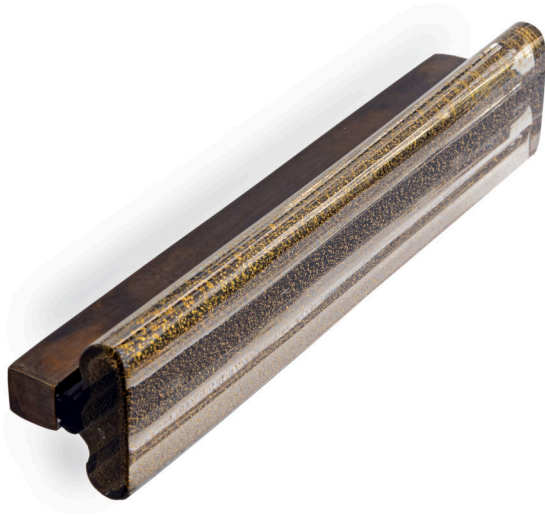

Vica

ANNABELLE SELLDORF

SATURN PULL  
TRANSPARENT GREY  
& GOLD LEAF

#### DIMENSIONS

Length	5.6 in / 14.4 cm
Width	1.2 in / 3 cm
Projection Depth	1 in / 2.5 cm