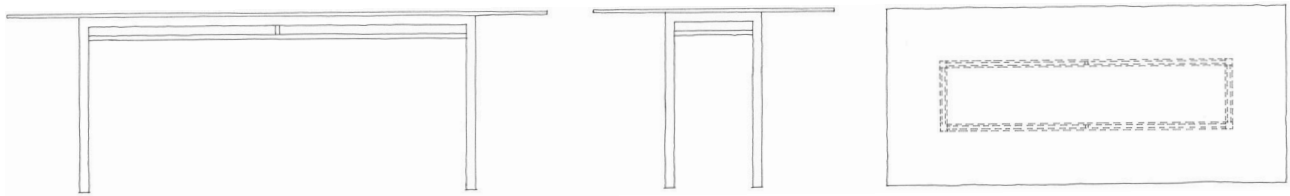

# Vica

ANNABELLE SELLDORF

SAVILE  
RECTANGULAR TABLE

## DIMENSIONS

L 84 in / 213 cm  
W 42 in / 107 cm  
H 29.75 in / 76 cm