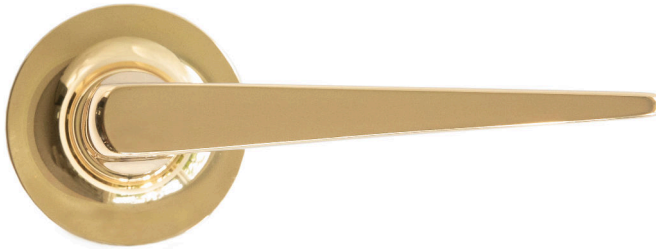

Vica

ANNABELLE SELLDORF

VICA LEVER
UNLACQUERED BRASS

DIMENSIONS

Lever Length	4.25 in / 11.5 cm
Projection Depth	2.5 in / 6 cm
Rose Diameter	2 in / 5 cm

FINISHES & MATERIALS

- Burnished brass
- Unlacquered brass
- Burnished nickel