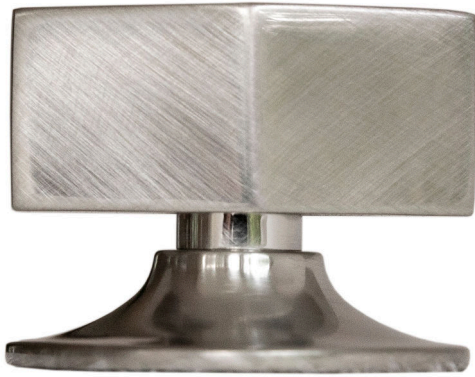

Vica

ANNABELLE SELLDORF

VICA THUMBTURN
BURNISHED NICKEL

DIMENSIONS

Lever Length	1.75 in / 4 cm
Projection Depth	1.25 in / 3 cm
Rose Diameter	1.75 in / 4 cm

FINISHES & MATERIALS

Unlacquered brass
Burnished nickel