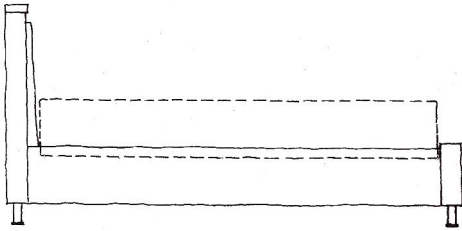

Vica

ANNABELLE SELLDORF

VONDEL BED

DIMENSIONS

	King	Queen
L	91 in / 231 cm	91 in / 231 cm
W	82 in / 208 cm	62 in / 157 cm
H	42 in / 107 cm	42 in / 107 cm
Slat Height	14 in / 36 cm	14 in / 36 cm

FINISHES & MATERIALS