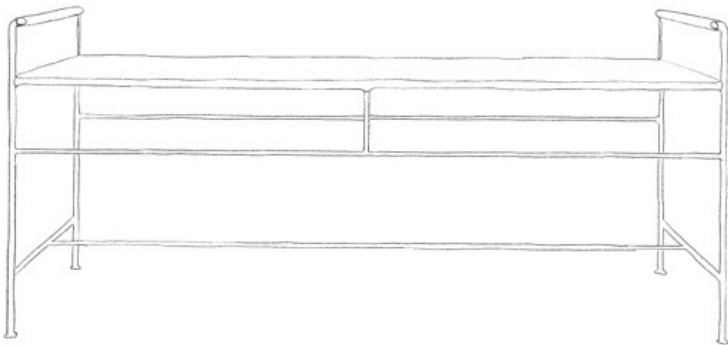

Vica

ANNABELLE SELLDORF

RHEIN BANK WOVEN BENCH

DIMENSIONS

W 50 in/ 127 cm

D 19 in/ 48.26 cm

H 22 in/ 56 cm

Seat Height 18 in/ 46 cm