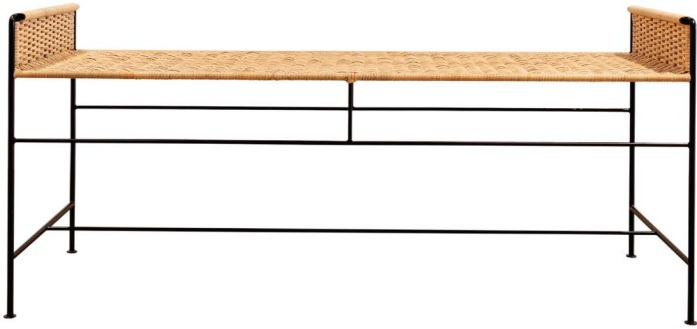

Vica

ANNABELLE SELLDORF

RHEIN BANK WOVEN BENCH

DIMENSIONS

W 50 in/ 127 cm

D 19 in/ 48.26 cm

H 22 in/ 56 cm

Seat Height 18 in/ 46 cm

METAL FINISHES

Stainless
Steel

Blackened
Steel